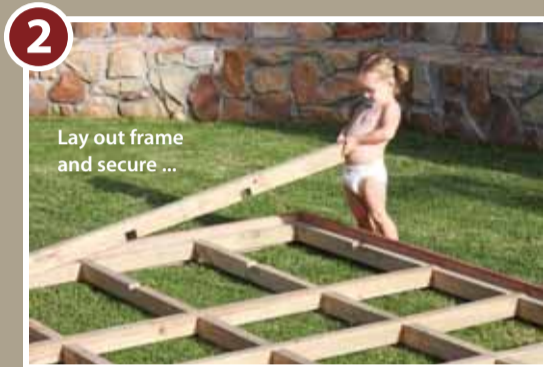

D.I.Y GARDEN *decking*

SO EASY, IT'S CHILDS PLAY!

DECK SIZES:

- 1,5 x 1,5m (9 tiles, 6 legs)
- 2,0 x 2,0m (16 tiles, 8 legs)
- 2,5 x 2,5m (25 tiles, 10 legs)
- 2,0 x 3,0m (24 tiles, 14 legs)
- 3,0 x 3,0m (36 tiles, 14 legs)

Tiles: 0,5 x 0,5m

ALL FITTINGS INCLUDED
Special sizes available on request

- This deck has been specially treated against rot and insect infestation.
- It has also been coated in linseed oil to protect it against the weather elements (but further coating with sealants or varnish is also advisable).
- The tiles are made from hardwood Saligna, the internal frame and legs from CCA Treated Pine and the exposed section clad in Meranti.
- Ideal for slopes and rough surfaces. Max height off ground 450mm.